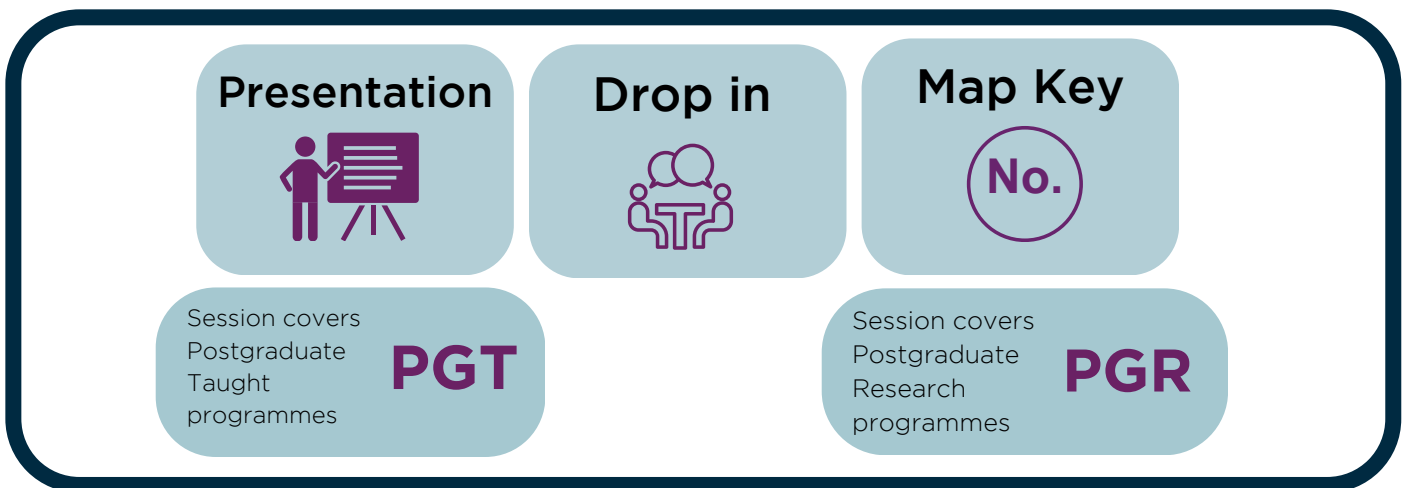

Department Sessions

Institute of Medieval & Early Modern Studies

PGT
PGT

40

Law

PGT

18

Mathematical Sciences

PGT
PGR

1

Medical Humanities

PGT

50

Modern Languages & Cultures

PGT

33

Music

PGT

38

Psychology

PGT

4

Physics

PGR

7

Philosophy

PGT

33

Sociology, Criminology and Social Work

PGT
PGR

50

Teacher Training (PGCE)

PGT

50

Theology and Religion

PGT
PGR

41

Sport and Exercise Sciences

PGT

50