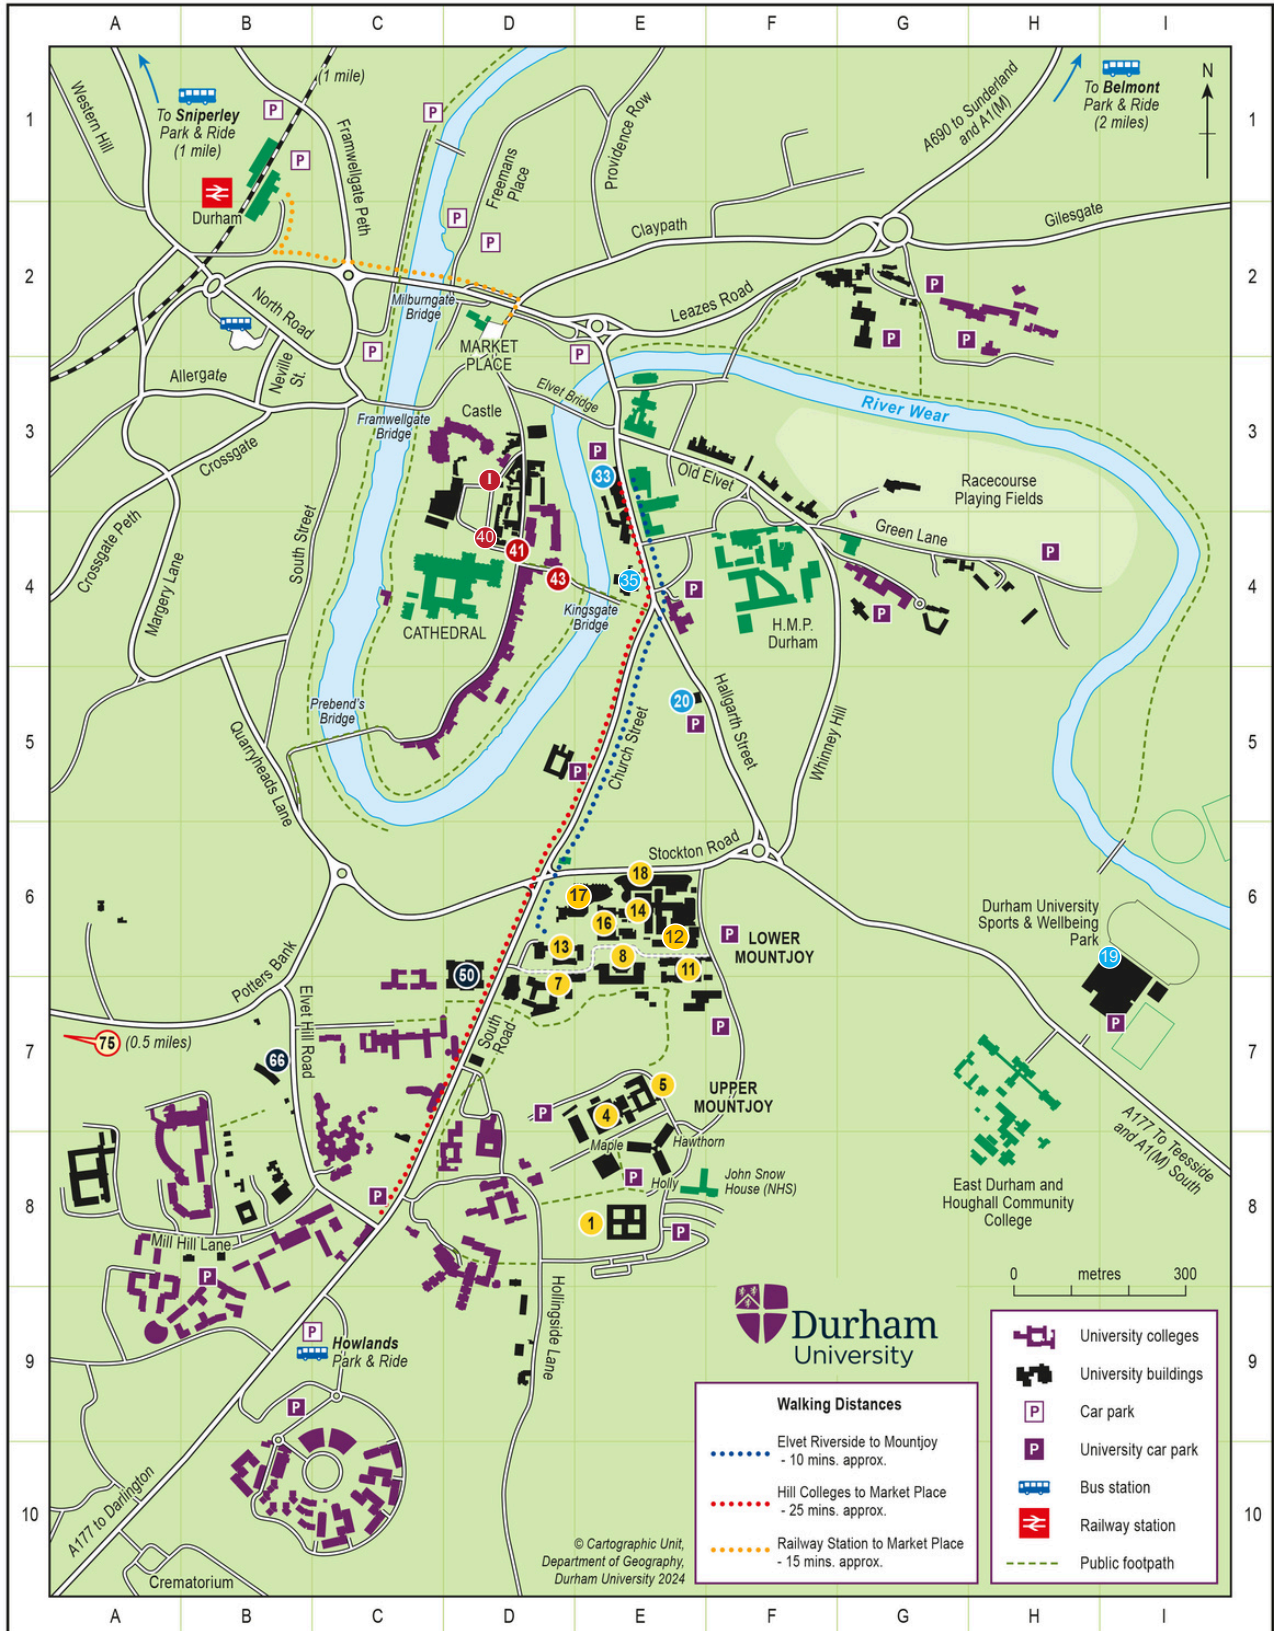

This guide will tell you everything you need to know about the event, including the time and locations of sessions, transport, catering options, and a map to find your way around. Check out our links and QR codes to useful online resources too.

#DUInspire

Durham City Map

To help you find your way our campus locations are colour coded. Look for the colour in the tables above to narrow down your search.

Durham University Sites: Leazes ● New/Old Elvet ● Peninsula ● Mountjoy ● The Hill ●

Pick up	Drop off
Durham Train Station, Station Approach 09:30-11:00	Teaching and Learning Centre 09:30-11:00
Teaching and Learning Centre 11:15-11:45	Ustinov College 11:15-11.45
Ustinov College 12:30-13:00	Teaching and Learning Centre 12:30-13:00